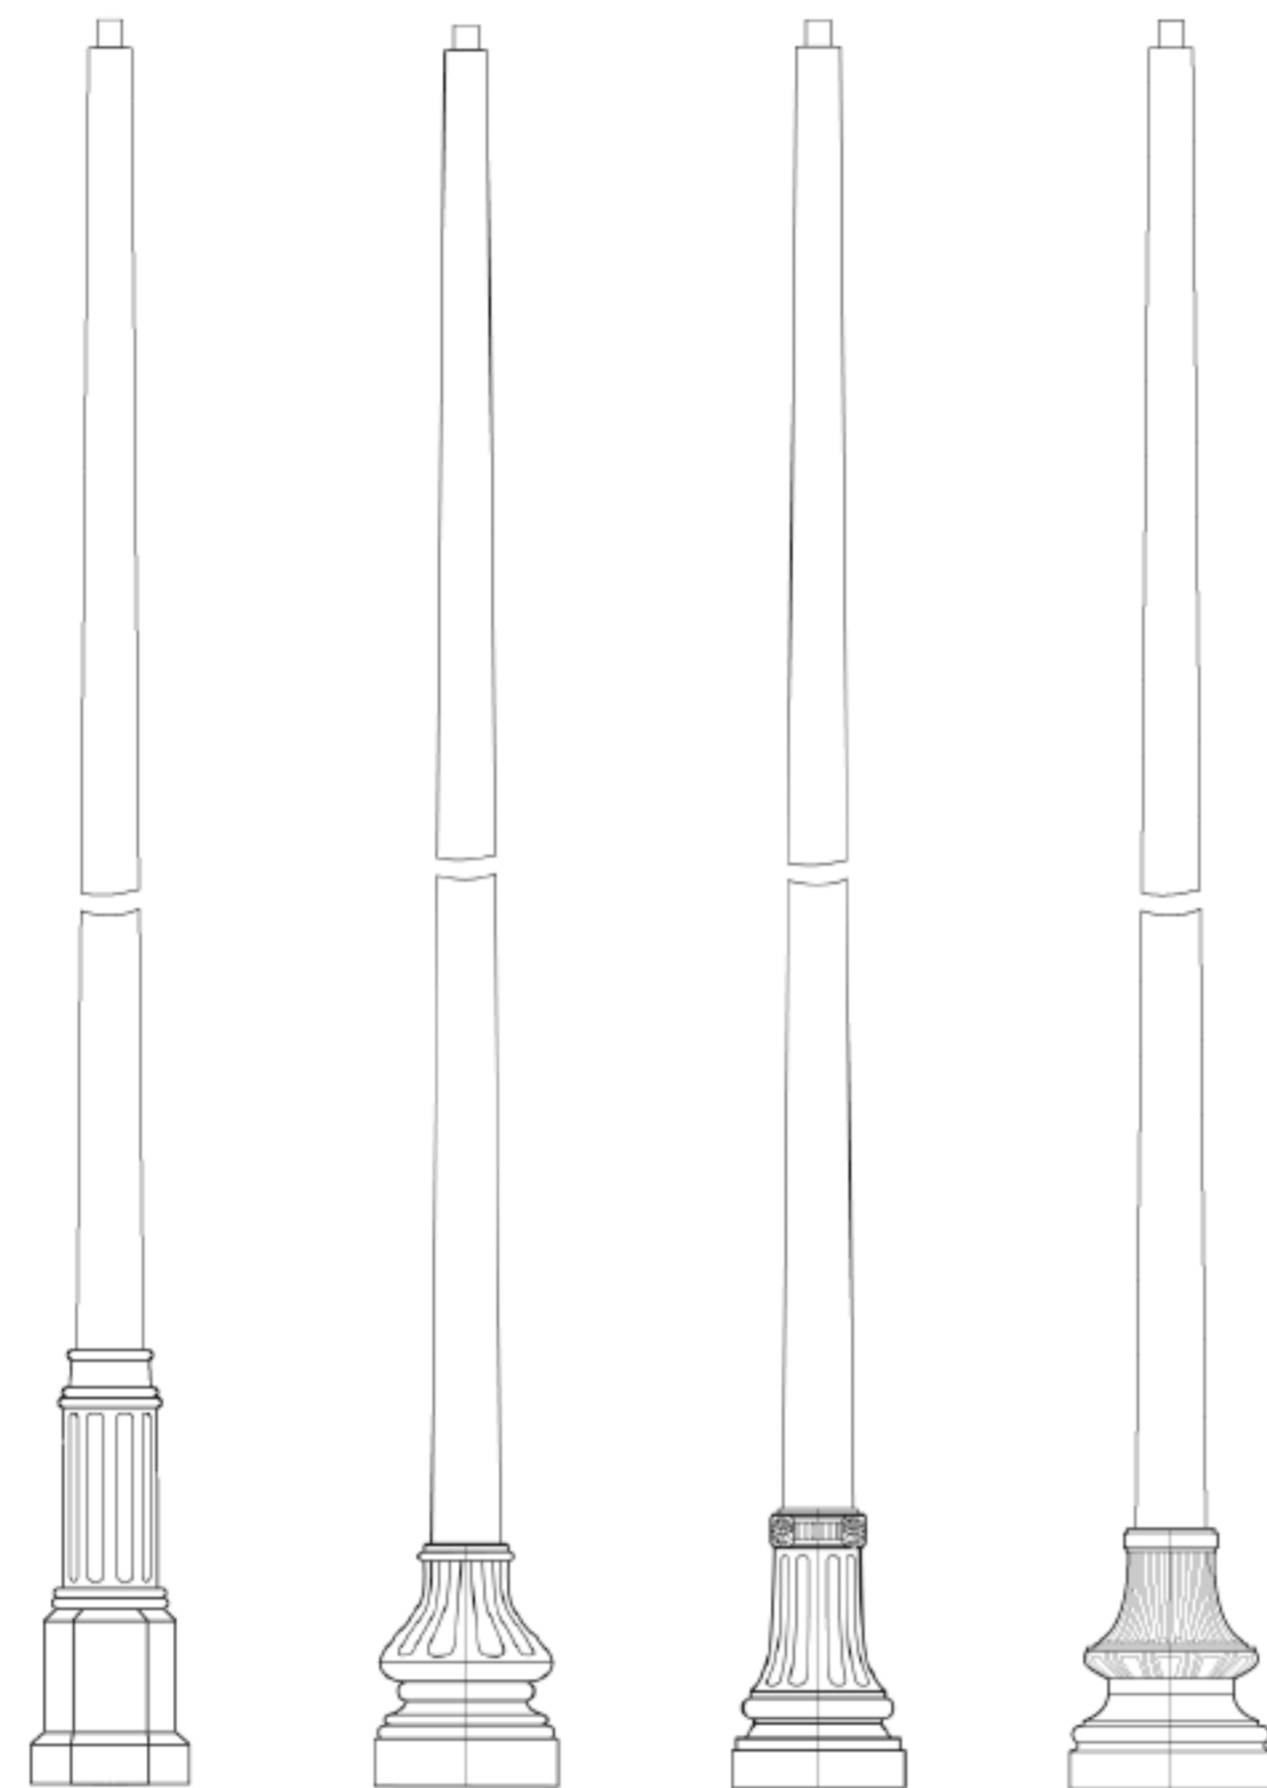

Decorative Base	D15M	D16M	D17M	D18M	D19M*
1=One-Piece; 2=Two-Piece	1	1	1 or 2	1 or 2	1 or 2
Base Height	28"	28"	22"	51"	35"
Base Diameter	16.5"	18"	18"	20"	25"
Pole: XF45	6' to 20'	6' to 17'	6' to 11'	6' to 19'	6' to 20'
Pole: XF55	6' to 20'	6' to 13'	N/A	6' to 15'	6' to 20'
Pole: XO45	6' to 12'	6' to 17'	6' to 11'	N/A	6' to 18'
Pole: ST34	10' to 15'	10' to 30'	10' to 23'	10' to 30'	10' to 30'
Pole: ST45	10' to 24'	10' to 24'	10' to 15'	10' to 26'	10' to 30'

*Available only in fiberglass

LAMP POSTS: SELECTION GUIDE

D21M	D22M	D25M	D41M	D50M*	D89M
1	1	1 or 2	1 or 2	1	1 or 2
49"	46"	22"	44"	39"	35"
22"	22"	20"	24"	14"	20"
6' to 20'	6' to 19'	6' to 15'	6' to 19'	N/A	6' to 17'
6' to 15'	6' to 15'	6' to 10'	6' to 15'	N/A	6' to 13'
6' to 18'	6' to 18'	6' to 15'	N/A	6' to 13'	N/A
10' to 30'	10' to 30'	10' to 21'	10' to 30'	10' to 25'	10' to 30'
10' to 27'	10' to 27'	10' to 16'	10' to 26'	10' to 18'	10' to 24'

*Available only in fiberglass

DECORATIVE STREET LIGHTING: TWO-PIECE DECORATIVE BASE COVERS

Base Model	D1L	D3L	D5L	D6L
Base Height	60"	35"	40"	36"
Base Diameter	24"	26"	24"	28"
Pole: ST50 (Direct Embed)	10' to 30'	10' to 30'	10' to 30'	10' to 30'
Pole: ST50 (Anchor Base)	10' to 35'	10' to 35'	10' to 35'	10' to 35'

SELECTION GUIDE

Base Model	D9L	D12L	D21L	D42L	D84L
Base Height	48"	44"	54"	42"	60"
Base Diameter	24"	26"	28"	20"	22"
Pole: ST50 (Direct Embed)	10' to 30'	10' to 30'	10' to 30'	20' to 30'	10' to 30'
Pole: ST50 (Anchor Base)	10' to 35'	10' to 35'	10' to 35'	20' to 35'	10' to 35'