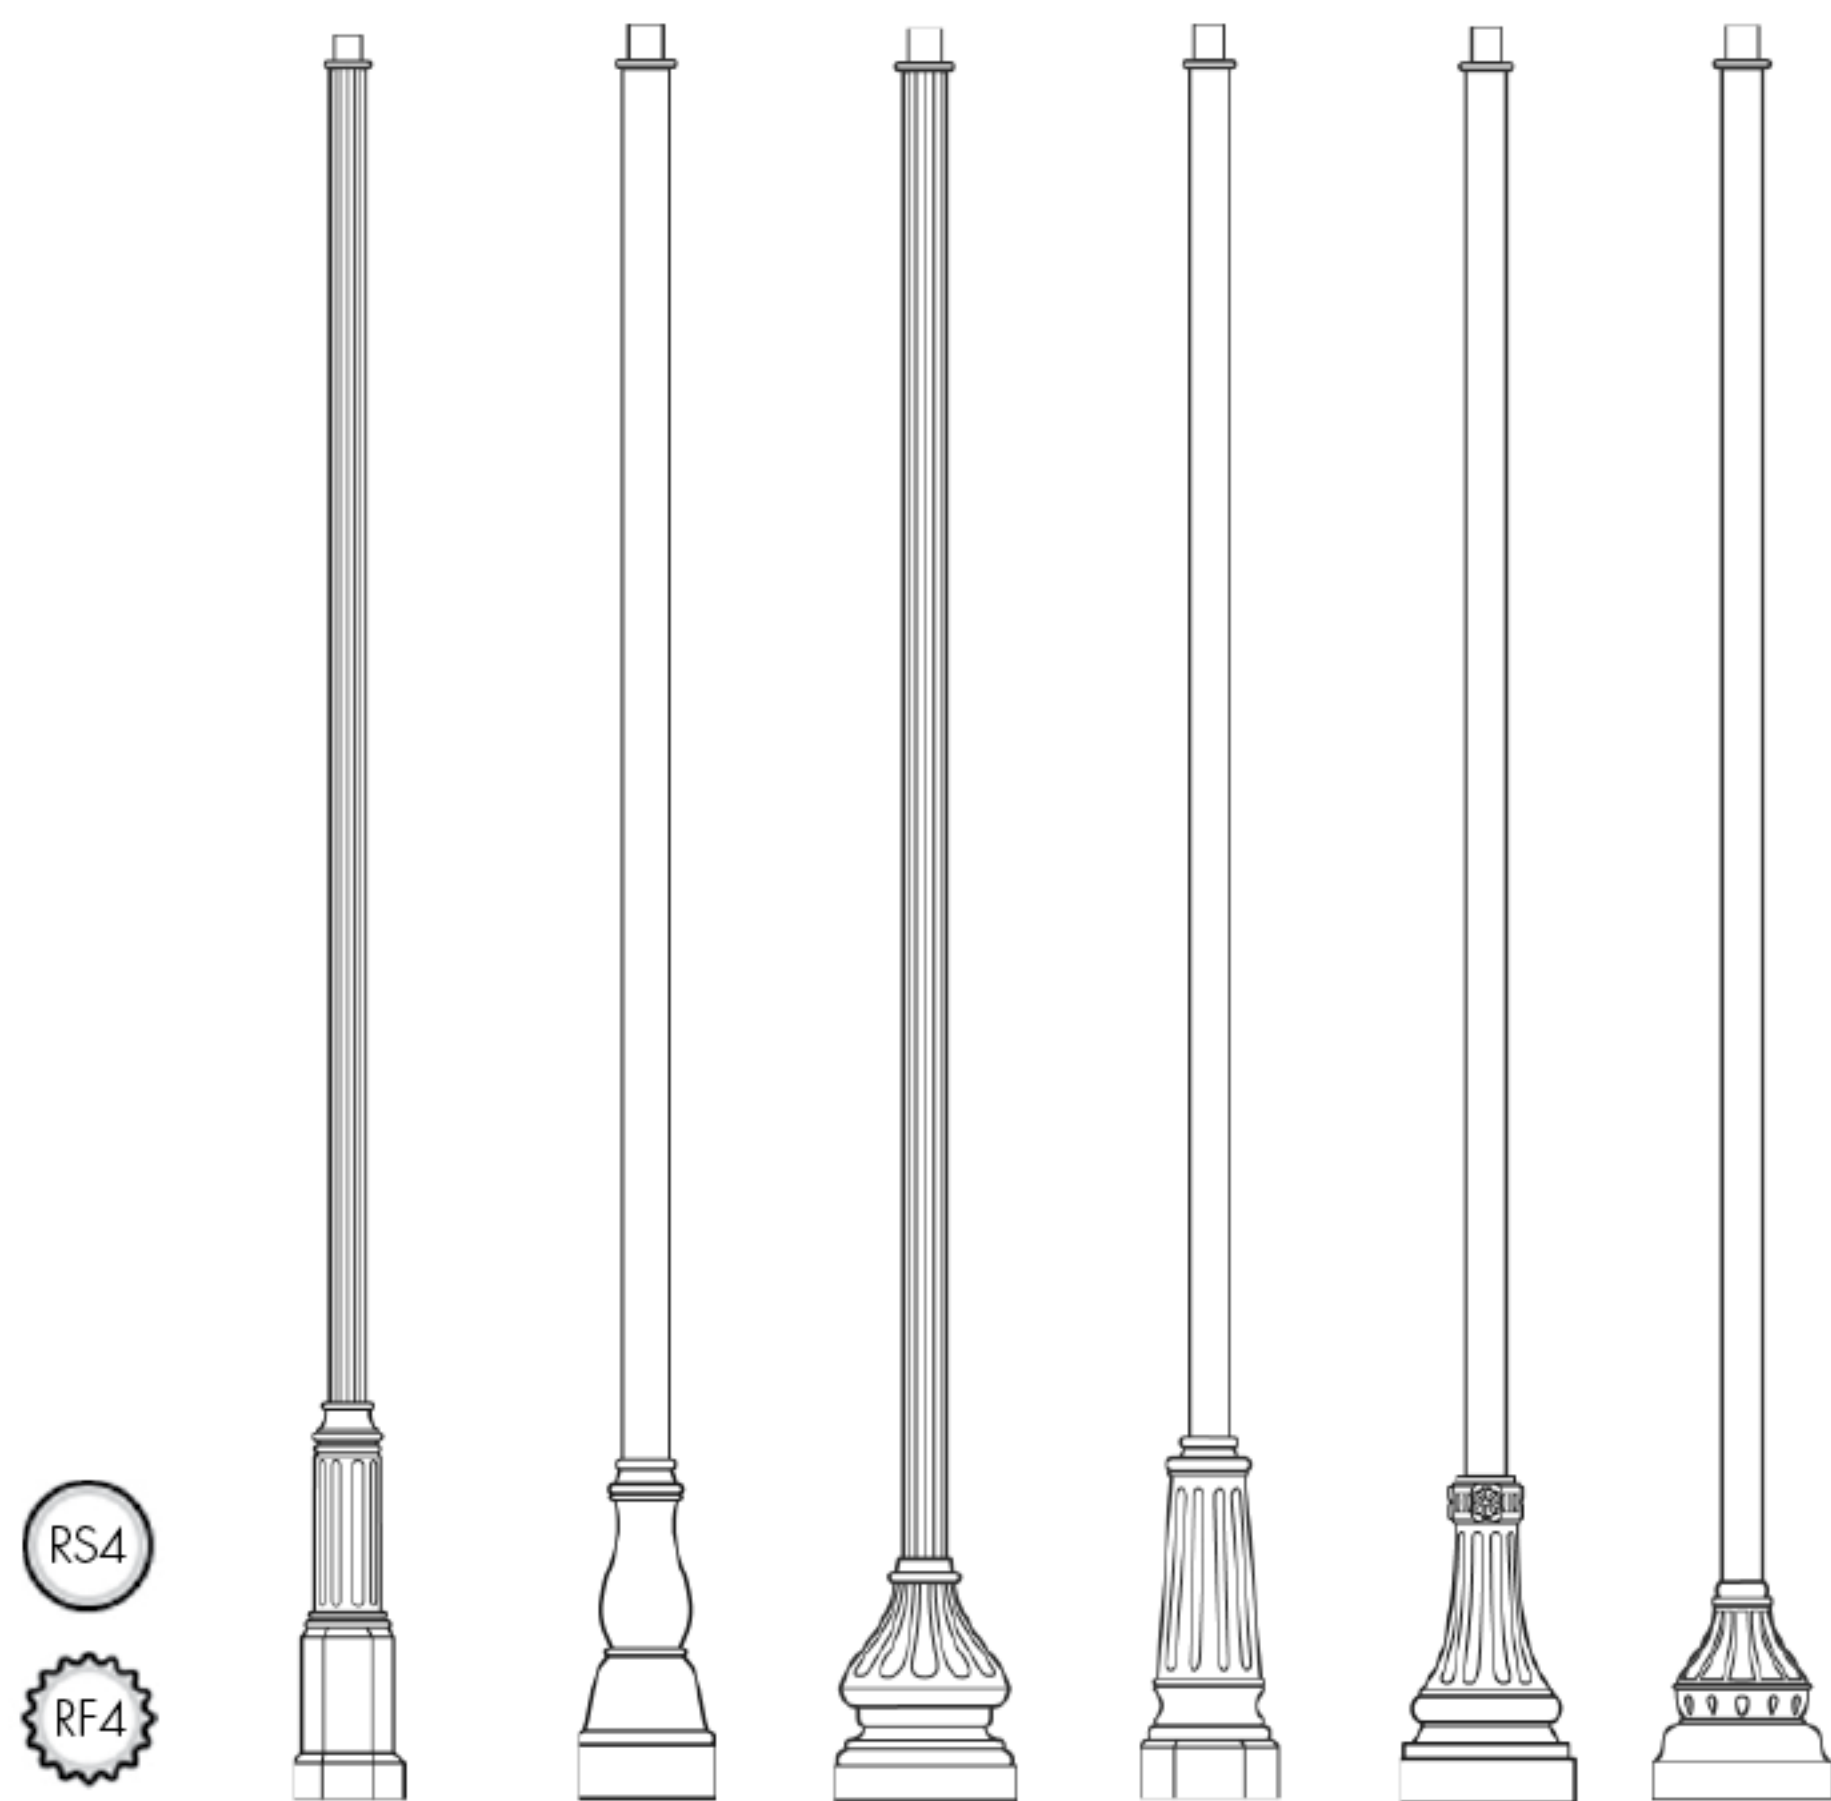

DECORATIVE PEDESTRIAN: SINGLE-PIECE DECORATIVE BASE COVERS

Base Model	D1S	D2S	D3S	D4S	D5S	D6S
Base Height	44"	28"	20"	30"	26"	18"
Base Diameter	12"	12"	16.5"	14"	17"	17"
Pole: RS4	6' to 12'	6' to 12'	6' to 12'	6' to 12'	6' to 12'	6' to 12'
Pole: RF4	6' to 16'	6' to 16'	6' to 16'	6' to 16'	6' to 16'	6' to 16'