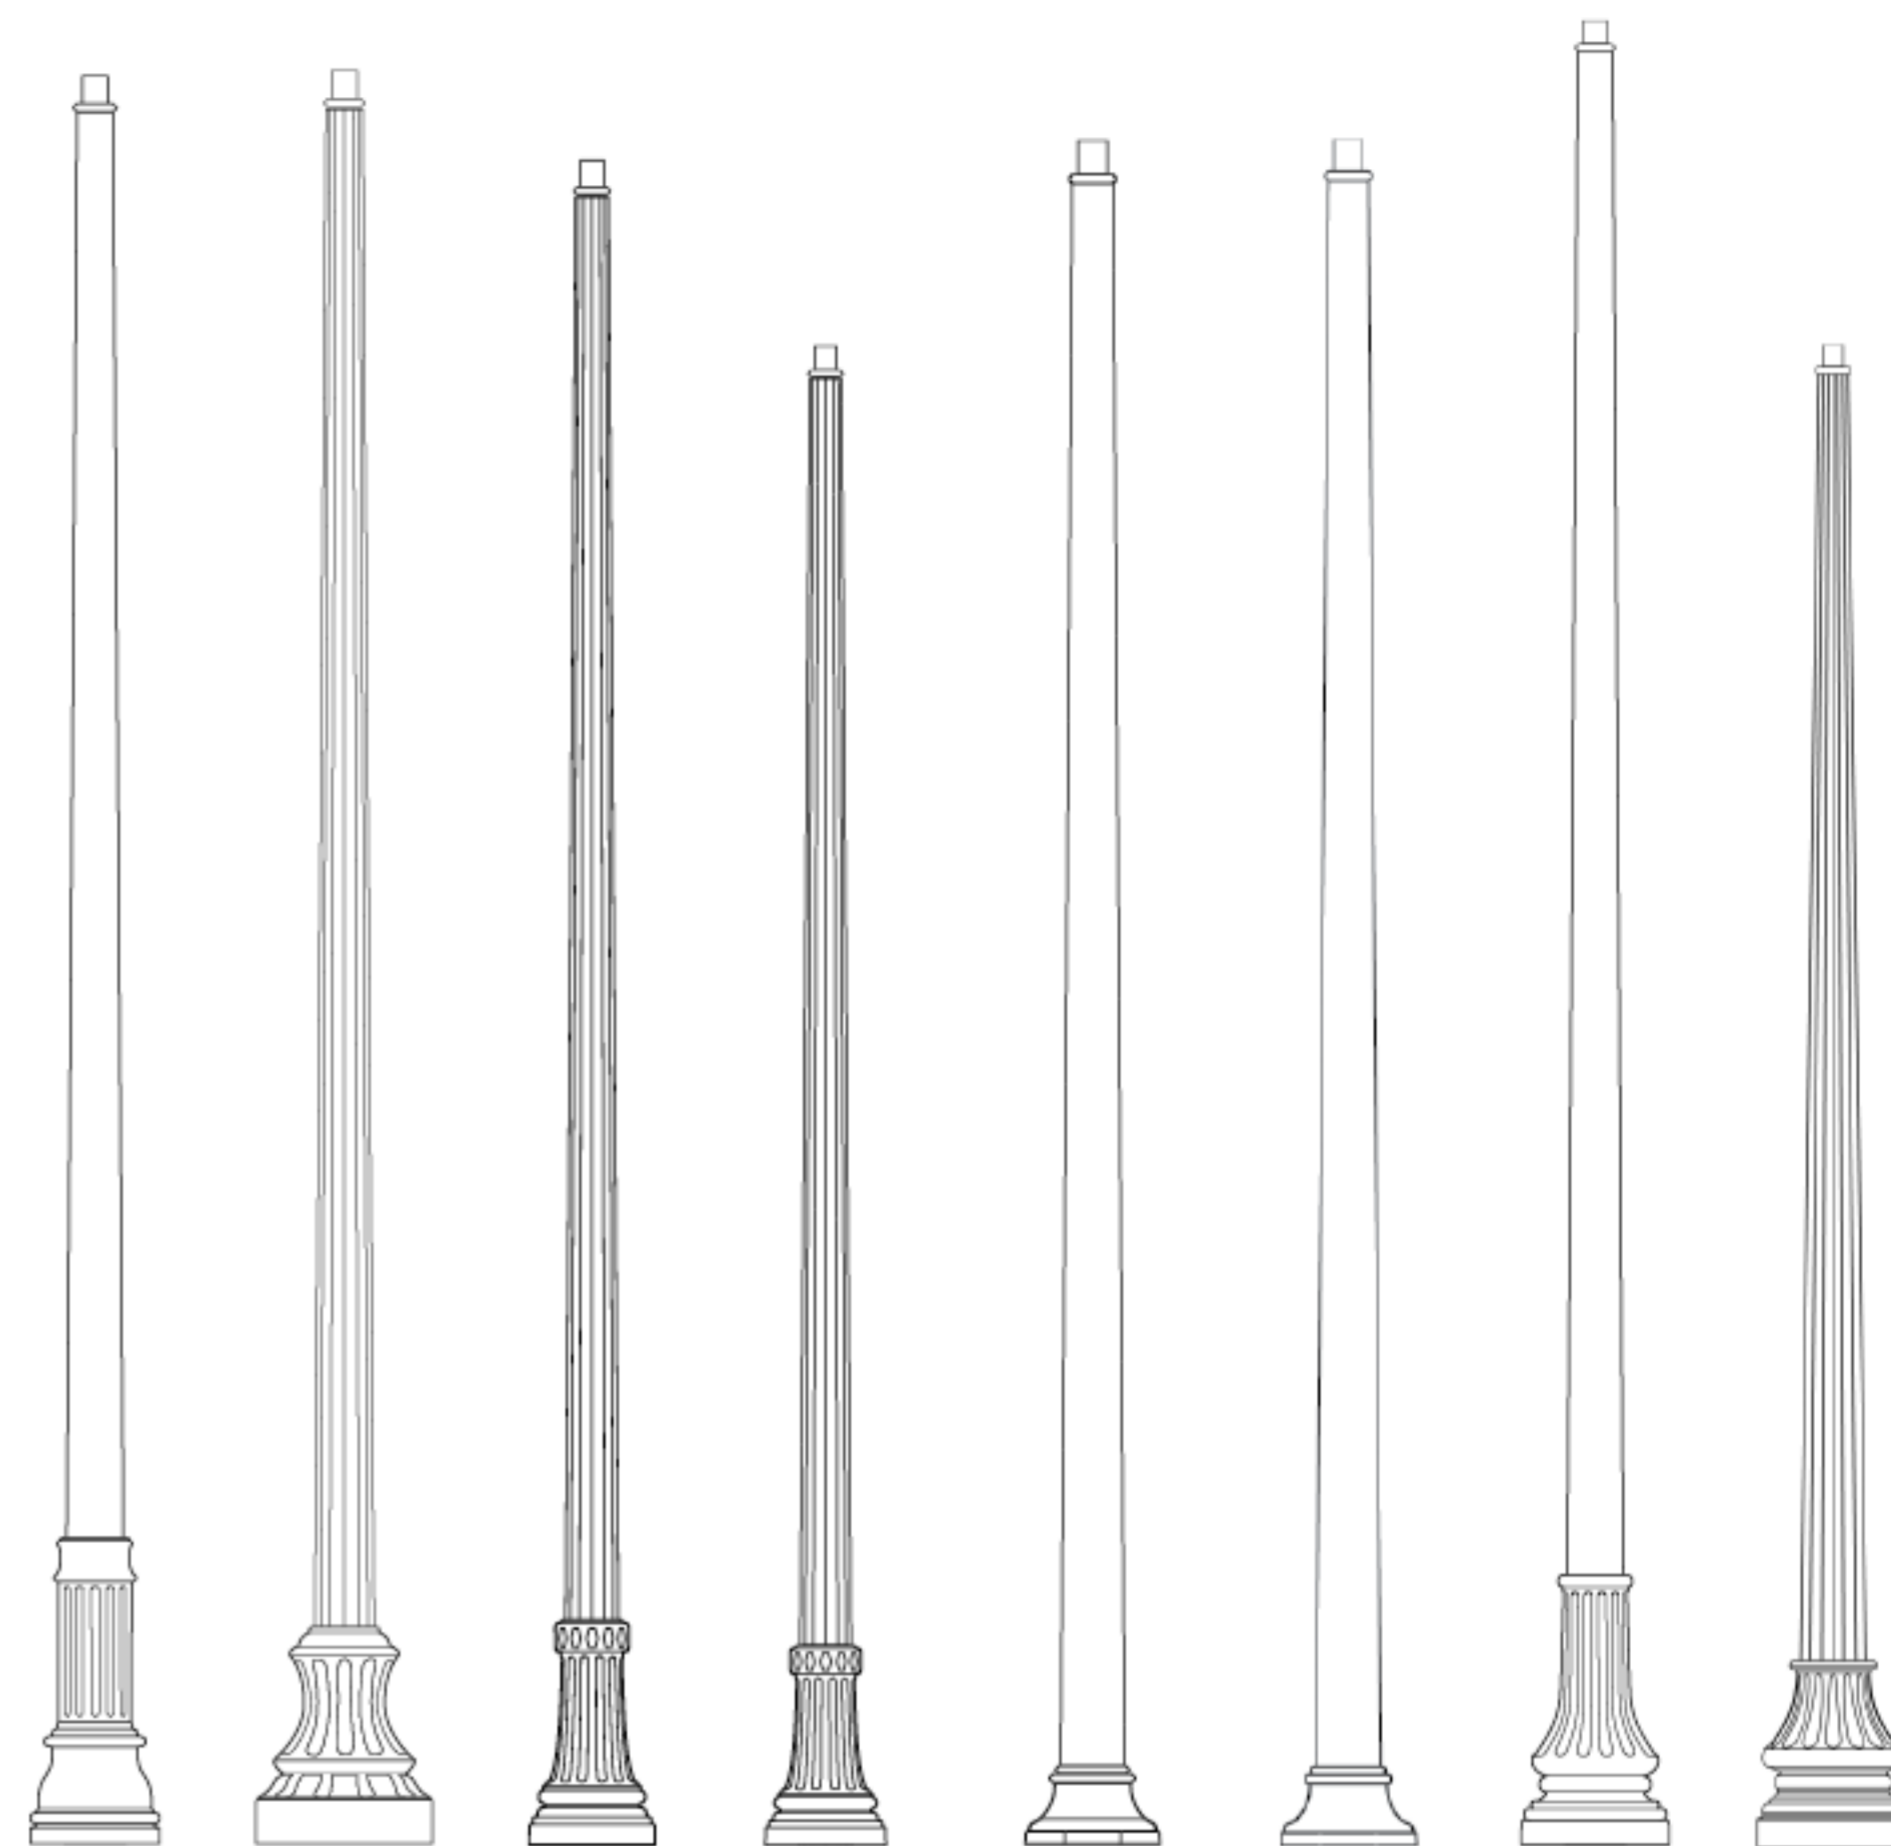

LAMP POSTS: SELECTION GUIDE

D7M	D8M	D9M	D9M-SML*	D10M-OCT	D10M-RND	D12M	D13M
1	1	1 or 2	1	1	1	1	1 or 2
42.5"	34.5"	32"	20"	9"	9"	36"	20"
16"	20"	16.5"	16.5"	16"	16"	20"	16.5"
6' to 20'	6' to 19'	6' to 20'	6' to 15'	6' to 13'	6' to 11'	6' to 18'	6' to 14'
6' to 16'	6' to 15'	6' to 17'	6' to 15'	6' to 9'	N/A	6' to 14'	6' to 9'
6' to 18'	6' to 18'	6' to 18'	6' to 15'	6' to 13'	6' to 11'	6' to 18'	6' to 14'
10' to 30'	10' to 30'	10' to 30'	10' to 15'	10' to 26'	10' to 23'	10' to 30'	10' to 27'
10' to 28'	10' to 26'	10' to 30'	10' to 15'	10' to 19'	10' to 15'	10' to 25'	10' to 19'

*Available only in fiberglass