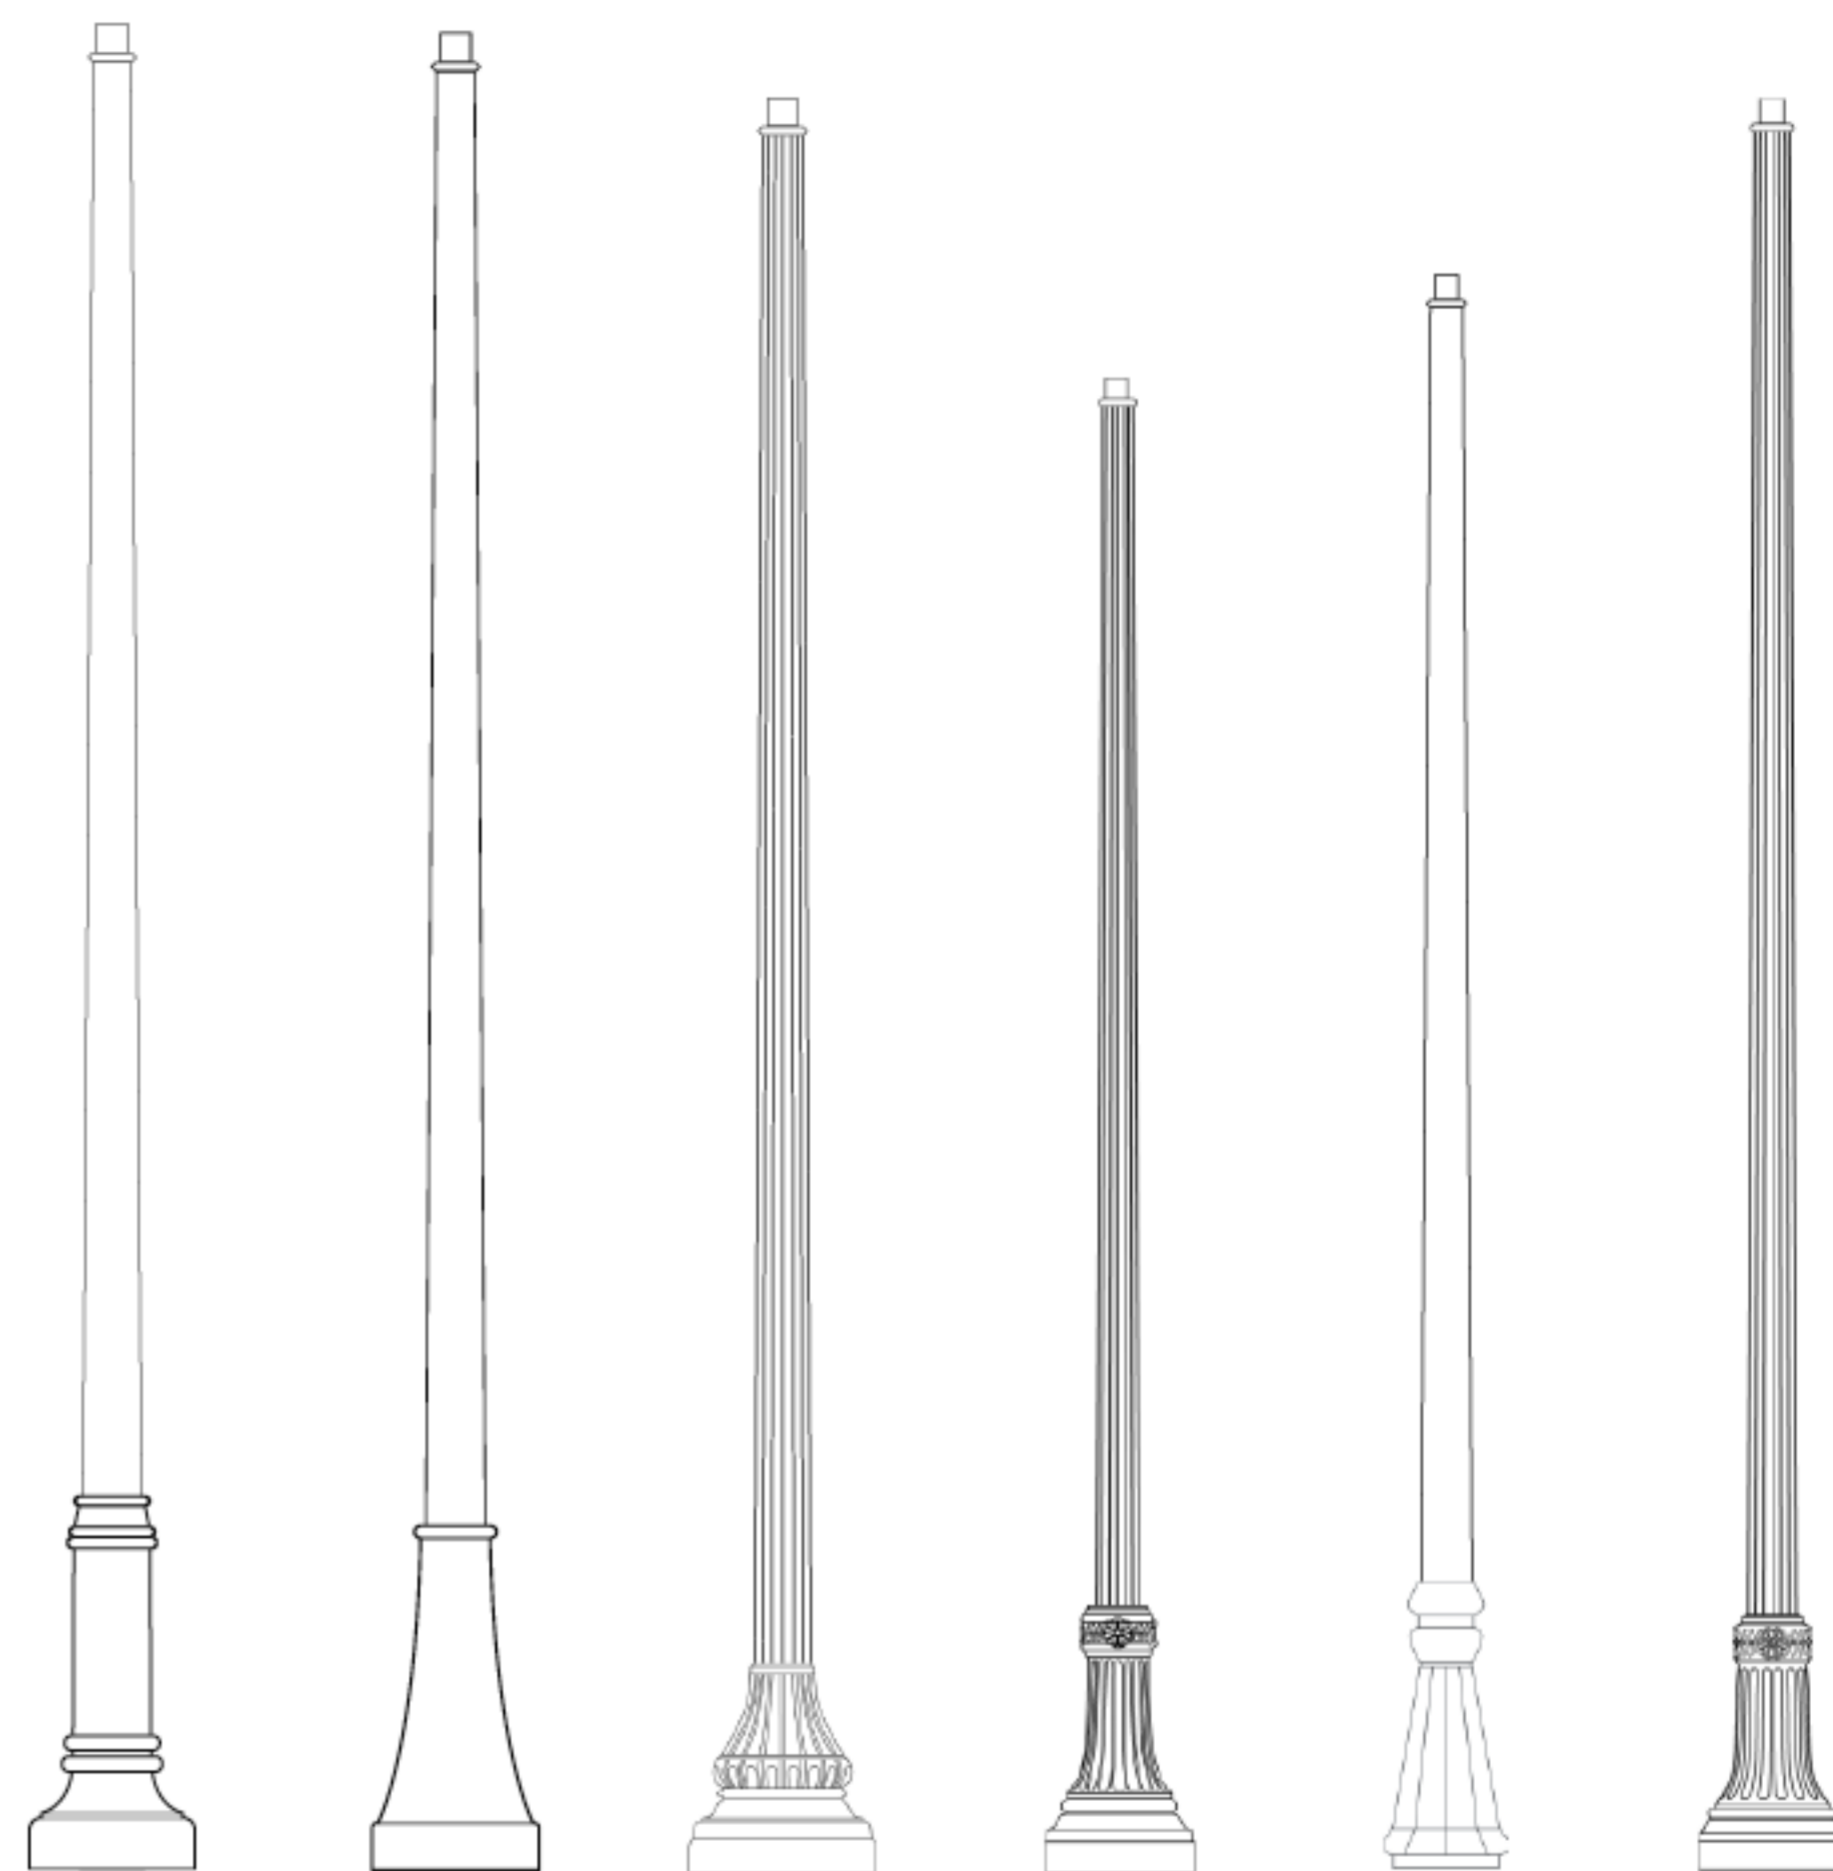

LAMP POSTS: SELECTION GUIDE

D21M	D22M	D25M	D41M	D50M*	D89M
1	1	1 or 2	1 or 2	1	1 or 2
49"	46"	22"	44"	39"	35"
22"	22"	20"	24"	14"	20"
6' to 20'	6' to 19'	6' to 15'	6' to 19'	N/A	6' to 17'
6' to 15'	6' to 15'	6' to 10'	6' to 15'	N/A	6' to 13'
6' to 18'	6' to 18'	6' to 15'	N/A	6' to 13'	N/A
10' to 30'	10' to 30'	10' to 21'	10' to 30'	10' to 25'	10' to 30'
10' to 27'	10' to 27'	10' to 16'	10' to 26'	10' to 18'	10' to 24'

*Available only in fiberglass