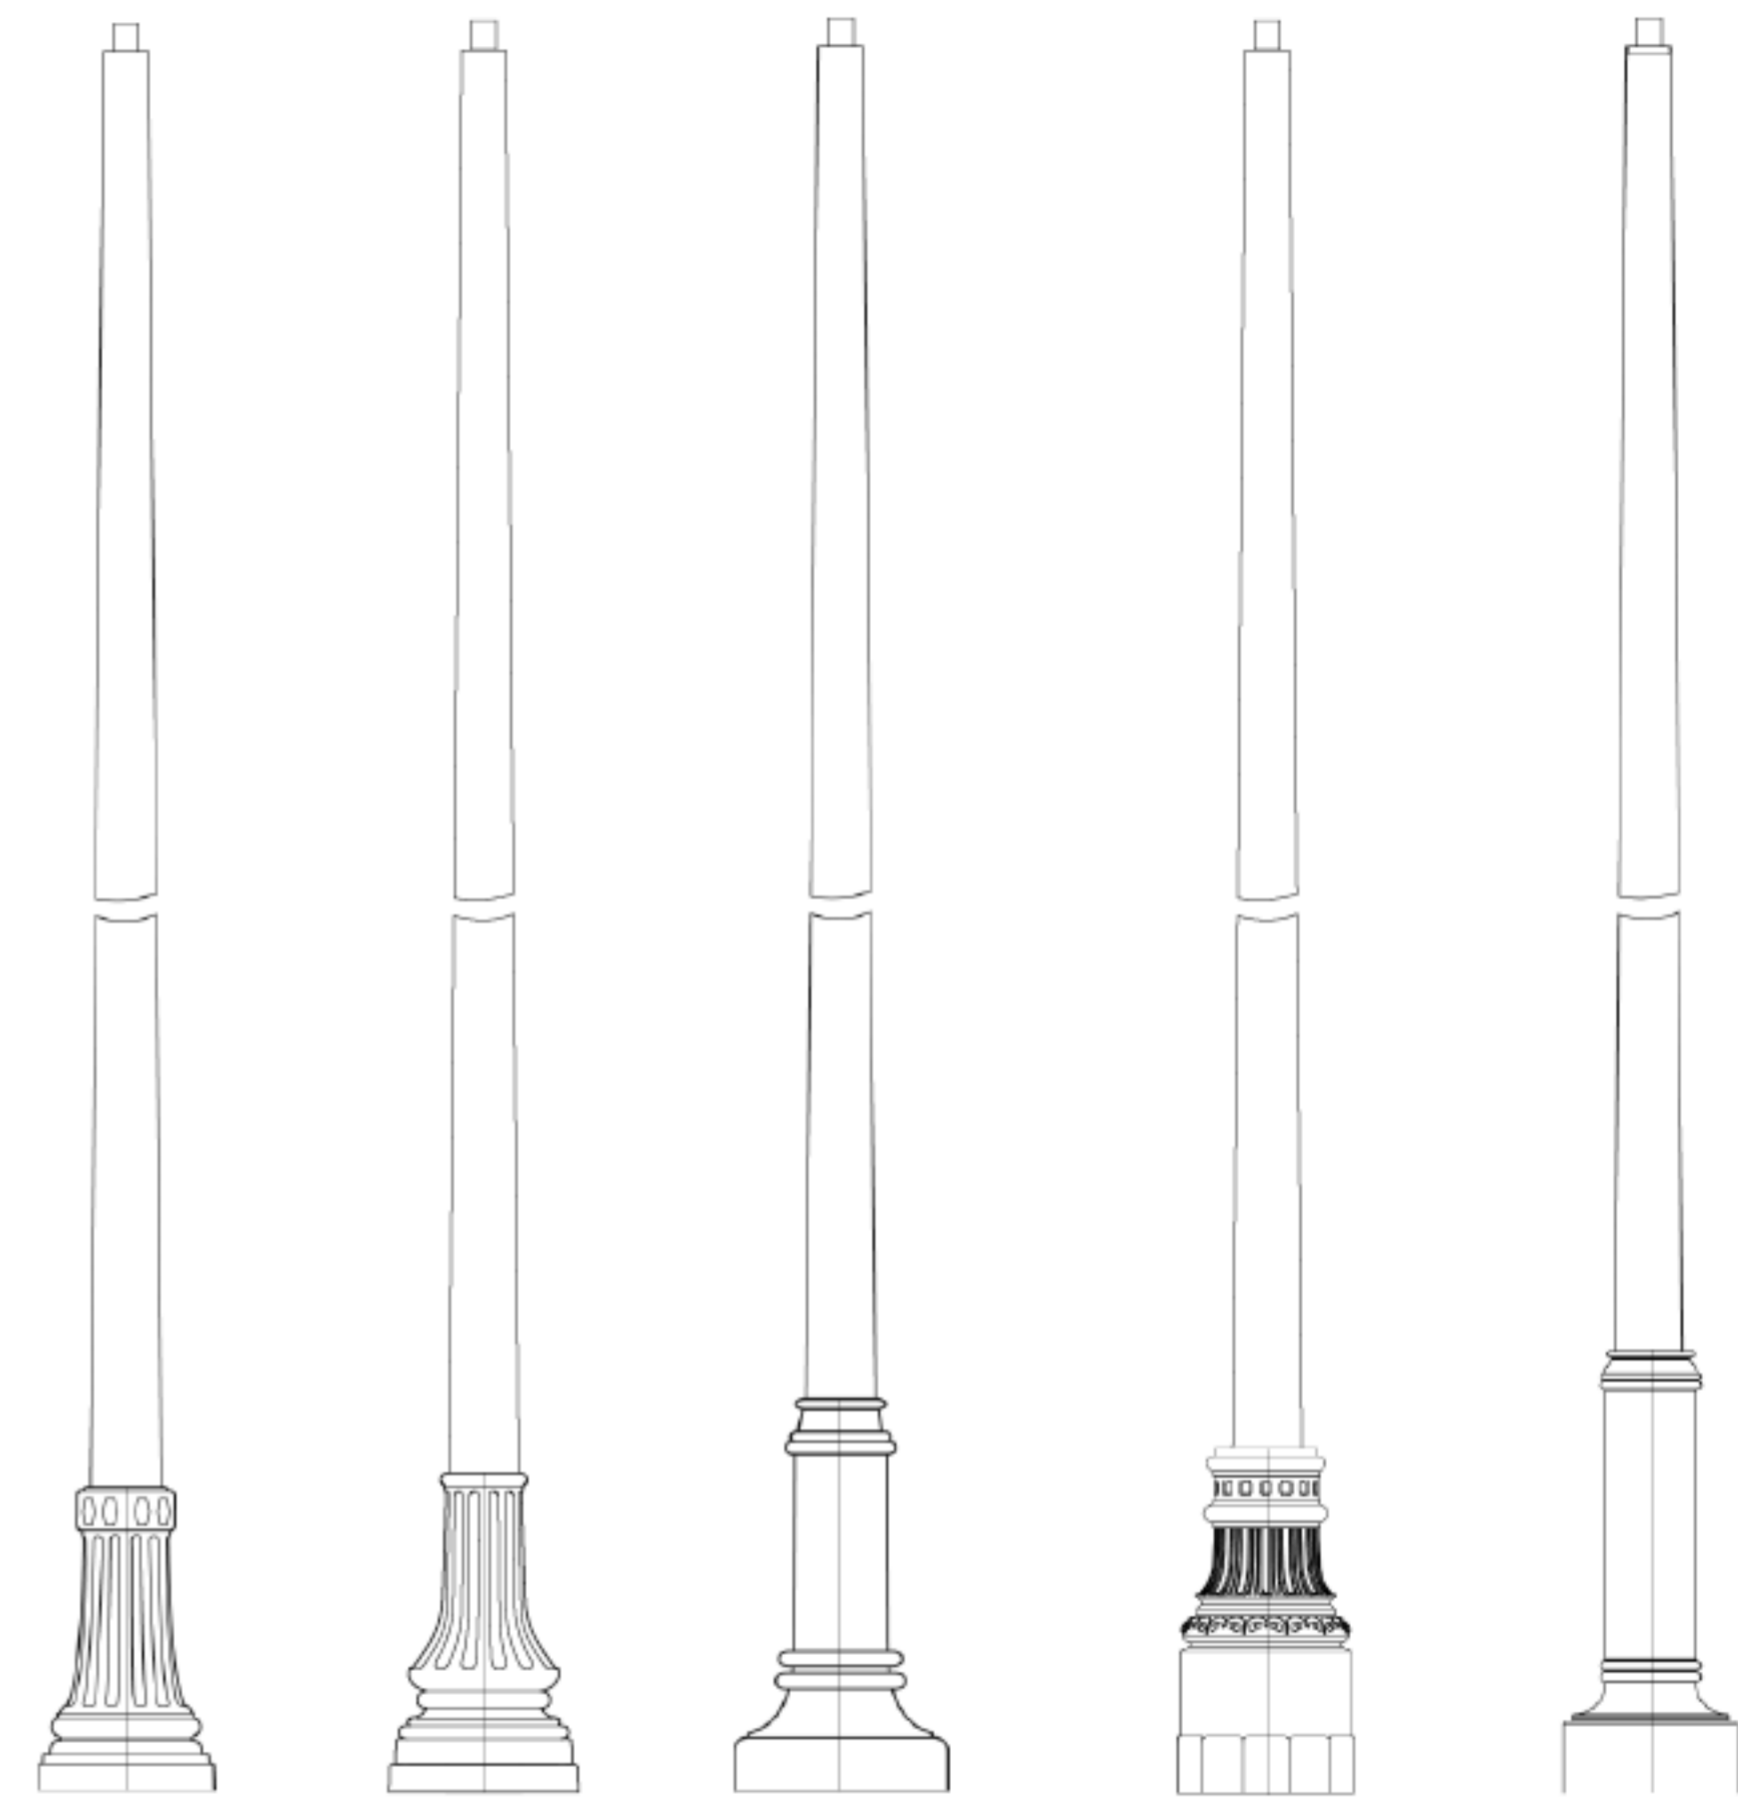

Decorative Base	D15M	D16M	D17M	D18M	D19M*
1=One-Piece; 2=Two-Piece	1	1	1 or 2	1 or 2	1 or 2
Base Height	28"	28"	22"	51"	35"
Base Diameter	16.5"	18"	18"	20"	25"
Pole: XF45	6' to 20'	6' to 17'	6' to 11'	6' to 19'	6' to 20'
Pole: XF55	6' to 20'	6' to 13'	N/A	6' to 15'	6' to 20'
Pole: XO45	6' to 12'	6' to 17'	6' to 11'	N/A	6' to 18'
Pole: ST34	10' to 15'	10' to 30'	10' to 23'	10' to 30'	10' to 30'
Pole: ST45	10' to 24'	10' to 24'	10' to 15'	10' to 26'	10' to 30'

*Available only in fiberglass

LAMP POSTS: SELECTION GUIDE

D21M	D22M	D25M	D41M	D50M*	D89M
1	1	1 or 2	1 or 2	1	1 or 2
49"	46"	22"	44"	39"	35"
22"	22"	20"	24"	14"	20"
6' to 20'	6' to 19'	6' to 15'	6' to 19'	N/A	6' to 17'
6' to 15'	6' to 15'	6' to 10'	6' to 15'	N/A	6' to 13'
6' to 18'	6' to 18'	6' to 15'	N/A	6' to 13'	N/A
10' to 30'	10' to 30'	10' to 21'	10' to 30'	10' to 25'	10' to 30'
10' to 27'	10' to 27'	10' to 16'	10' to 26'	10' to 18'	10' to 24'

*Available only in fiberglass

DECORATIVE STREET LIGHTING: TWO-PIECE DECORATIVE BASE COVERS

Base Model	D1L	D3L	D5L	D6L
Base Height	60"	35"	40"	36"
Base Diameter	24"	26"	24"	28"
Pole: ST50 (Direct Embed)	10' to 30'	10' to 30'	10' to 30'	10' to 30'
Pole: ST50 (Anchor Base)	10' to 35'	10' to 35'	10' to 35'	10' to 35'

SELECTION GUIDE

Base Model	D9L	D12L	D21L	D42L	D84L
Base Height	48"	44"	54"	42"	60"
Base Diameter	24"	26"	28"	20"	22"
Pole: ST50 (Direct Embed)	10' to 30'	10' to 30'	10' to 30'	20' to 30'	10' to 30'
Pole: ST50 (Anchor Base)	10' to 35'	10' to 35'	10' to 35'	20' to 35'	10' to 35'