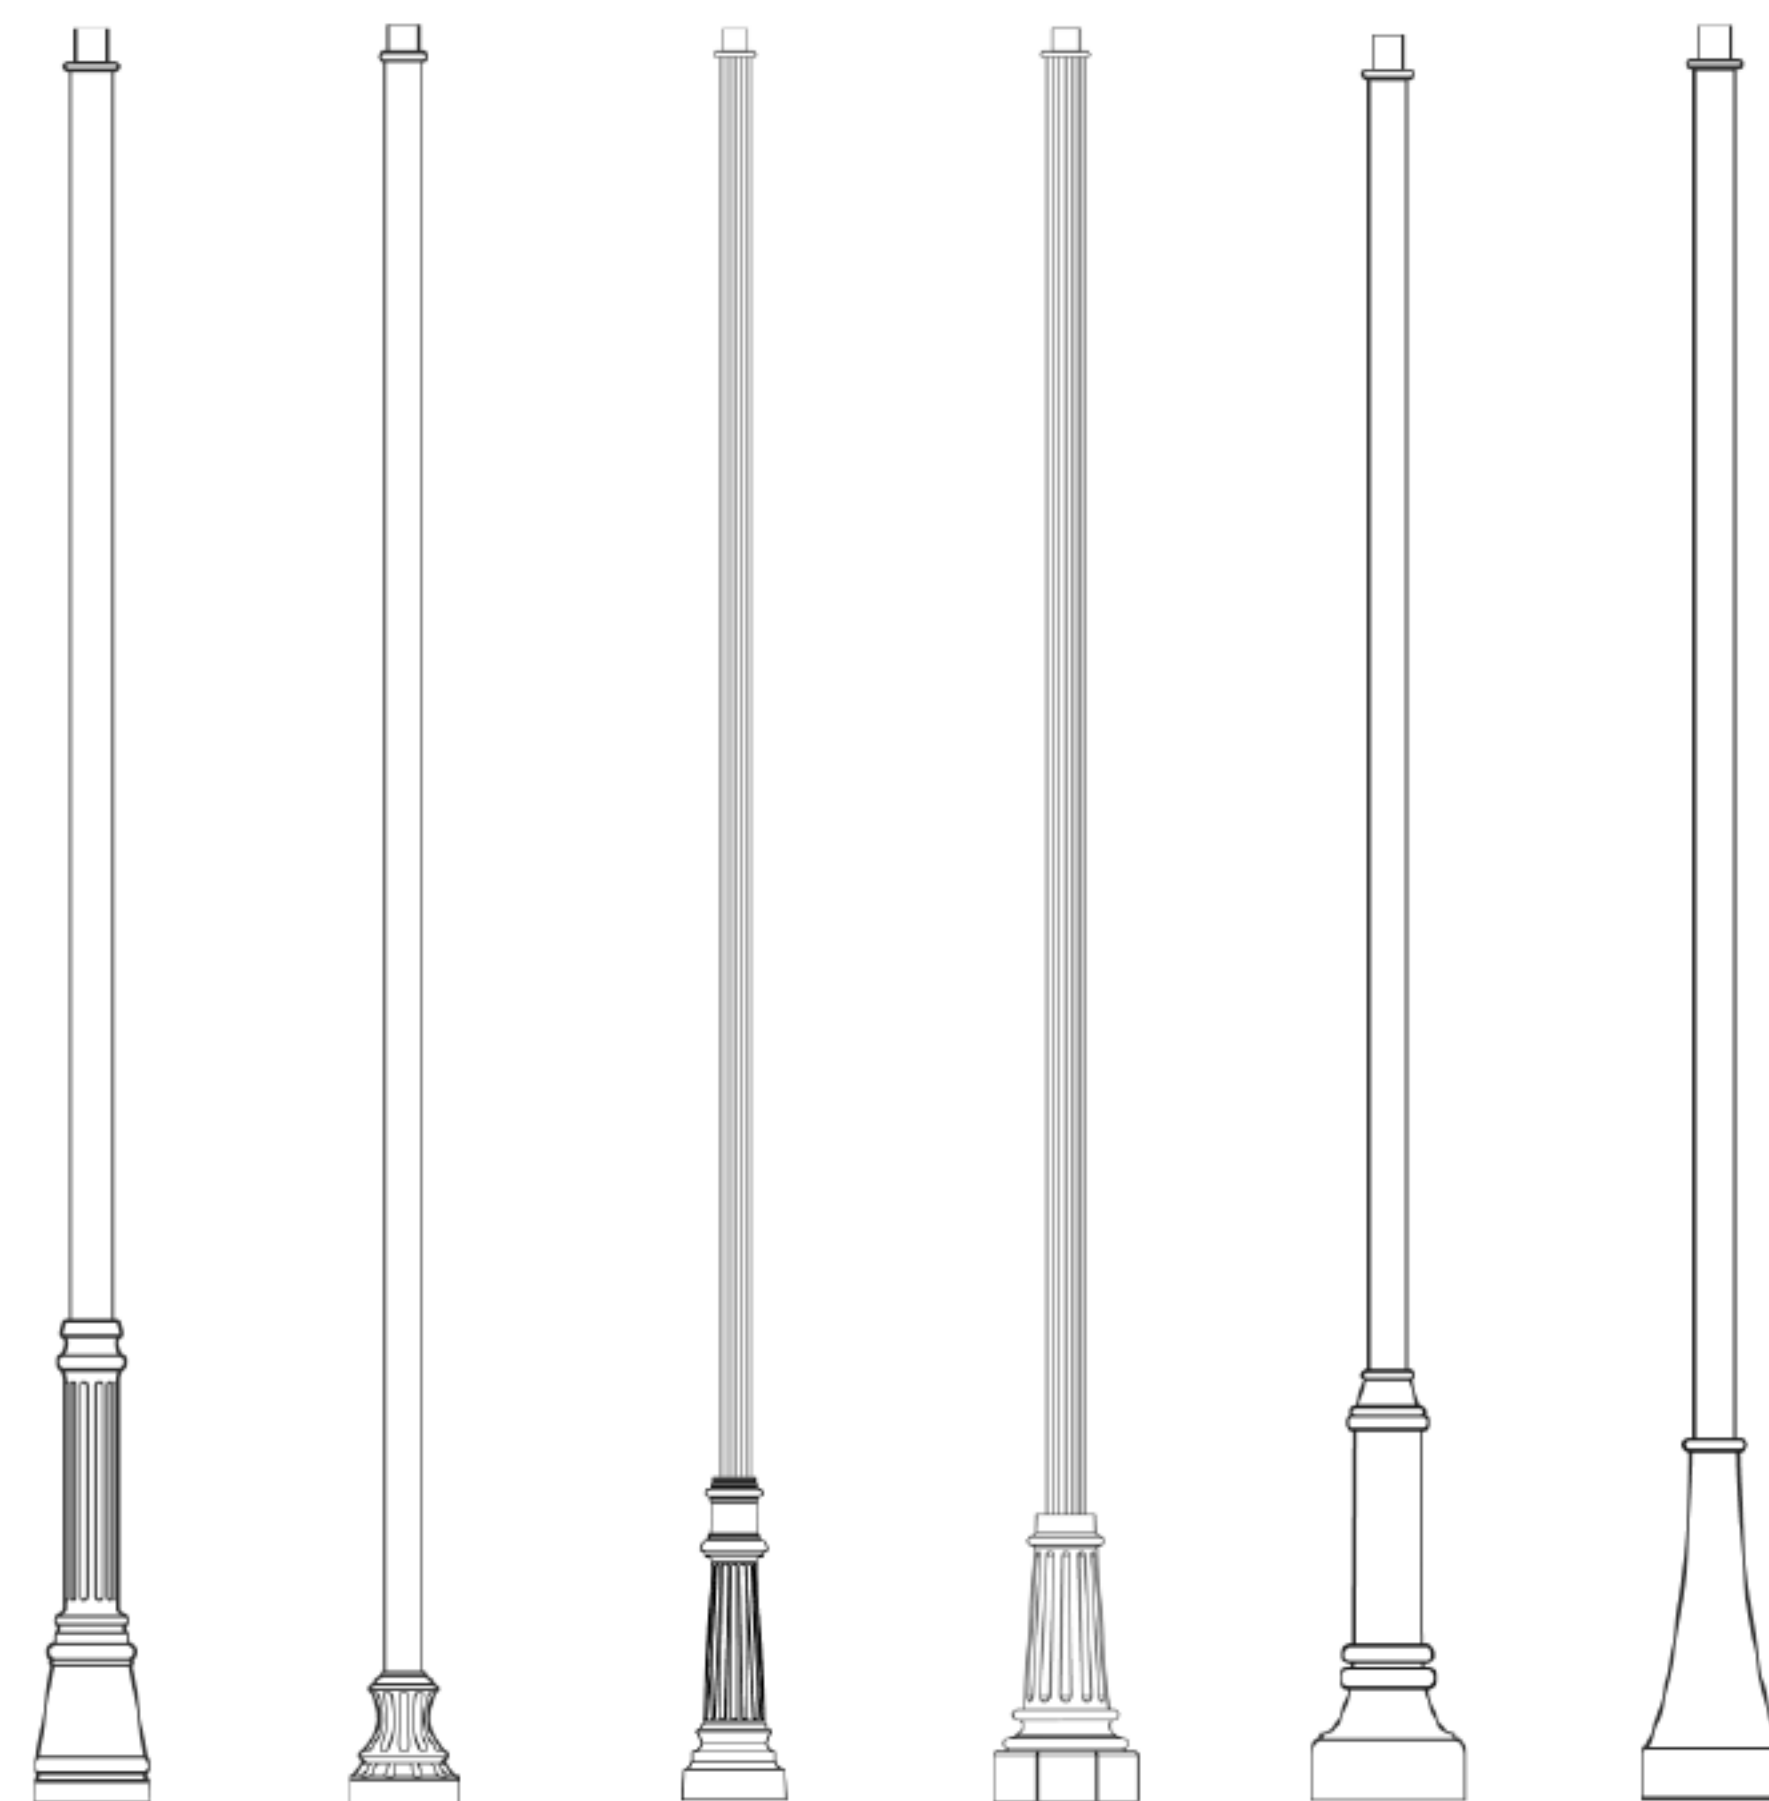

*Available only in fiberglass

LAMP POSTS: SELECTION GUIDE

D21M	D22M	D25M	D41M	D50M*	D89M
1	1	1 or 2	1 or 2	1	1 or 2
49"	46"	22"	44"	39"	35"
22"	22"	20"	24"	14"	20"
6' to 20'	6' to 19'	6' to 15'	6' to 19'	N/A	6' to 17'
6' to 15'	6' to 15'	6' to 10'	6' to 15'	N/A	6' to 13'
6' to 18'	6' to 18'	6' to 15'	N/A	6' to 13'	N/A
10' to 30'	10' to 30'	10' to 21'	10' to 30'	10' to 25'	10' to 30'
10' to 27'	10' to 27'	10' to 16'	10' to 26'	10' to 18'	10' to 24'

*Available only in fiberglass

DECORATIVE STREET LIGHTING: TWO-PIECE DECORATIVE BASE COVERS

Base Model	D1L	D3L	D5L	D6L
Base Height	60"	35"	40"	36"
Base Diameter	24"	26"	24"	28"
Pole: ST50 (Direct Embed)	10' to 30'	10' to 30'	10' to 30'	10' to 30'
Pole: ST50 (Anchor Base)	10' to 35'	10' to 35'	10' to 35'	10' to 35'

SELECTION GUIDE

Base Model	D9L	D12L	D21L	D42L	D84L
Base Height	48"	44"	54"	42"	60"
Base Diameter	24"	26"	28"	20"	22"
Pole: ST50 (Direct Embed)	10' to 30'	10' to 30'	10' to 30'	20' to 30'	10' to 30'
Pole: ST50 (Anchor Base)	10' to 35'	10' to 35'	10' to 35'	20' to 35'	10' to 35'

SELECTION GUIDE

D7S	D8S	D14S	D20S	D21S	D22S
40"	15"	43"	30"	36"	30"
11"	12"	14"	14"	16"	14"
6' to 12'	6' to 12'	6' to 12'	6' to 12'	6' to 12'	6' to 12'
6' to 16'	6' to 16'	6' to 16'	6' to 16'	6' to 16'	6' to 16'