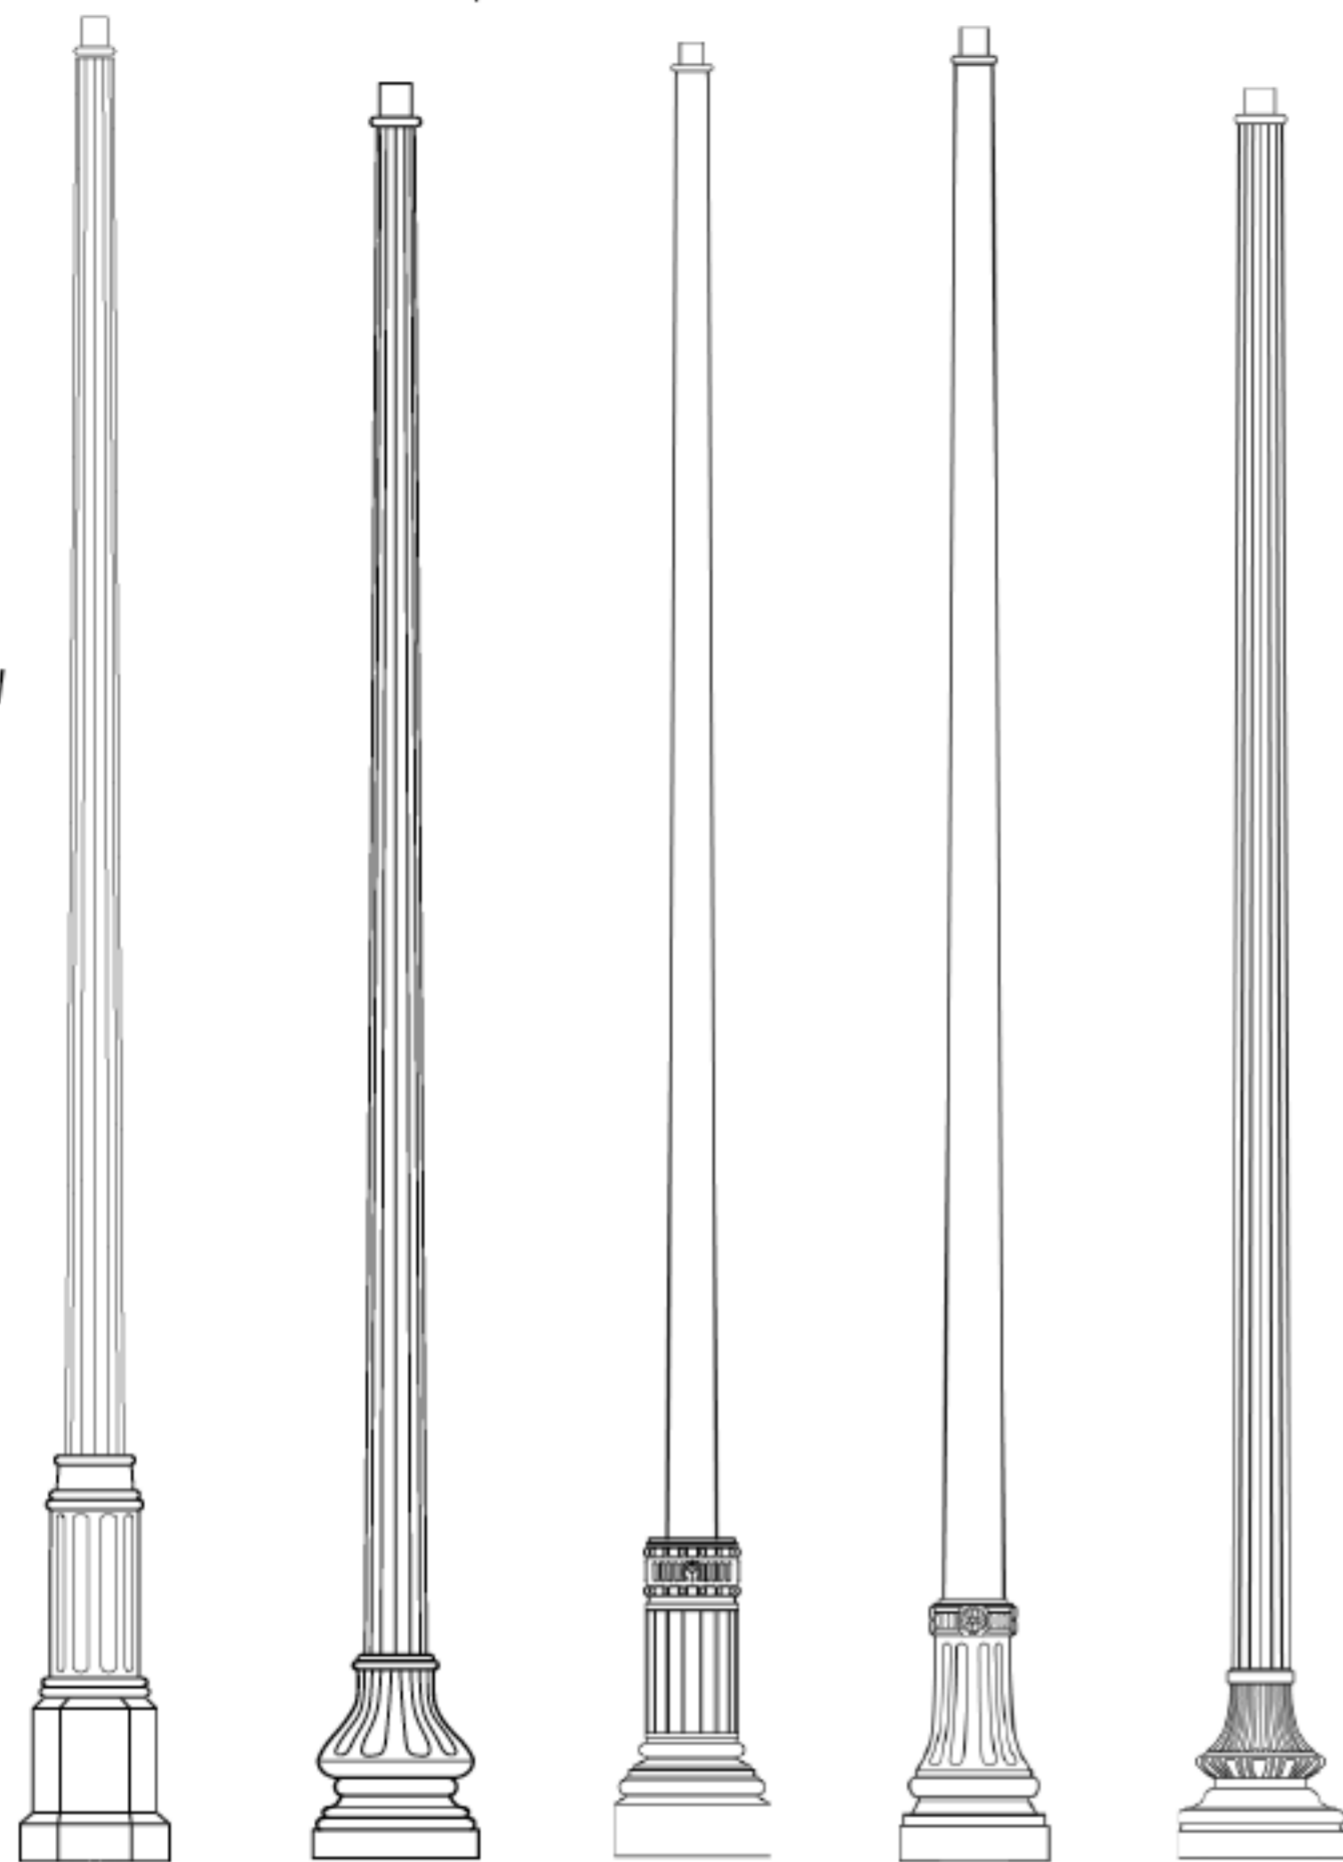

XTREME® & DECORATIVE STREETSCAPE

SINGLE-PIECE DECORATIVE BASE COVERS (AS NOTED AVAILABLE IN TWO-PIECE)

Important - all base covers detailed on P. 20-23 are available with the XTREME® fluted and smooth tapered lamp post models shown below.

Decorative Base	D1M	D3M	D4M	D5M	D6M
1=One-Piece; 2=Two-Piece	1	1 or 2	1 or 2	1	1 or 2
Base Height	54"	24"	46"	36"	26"
Base Diameter	20"	18"	22.5"	20"	23"
Pole: XF45	6' to 20'	6' to 15'	6' to 20'	6' to 20'	6' to 20'
Pole: XF55	3' to 20'	6' to 10'	6' to 20'	6' to 17'	6' to 18'
Pole: XO45	6' to 18'	6' to 15'	N/A	6' to 18'	6' to 18'
Pole: ST34	10' to 30'	10' to 28'	10' to 30'	10' to 30'	10' to 30'
Pole: ST45	10' to 30'	10' to 20'	10' to 25'	10' to 25'	10' to 30'

Decorative Base	D15M	D16M	D17M	D18M	D19M*
1=One-Piece; 2=Two-Piece	1	1	1 or 2	1 or 2	1 or 2
Base Height	28"	28"	22"	51"	35"
Base Diameter	16.5"	18"	18"	20"	25"
Pole: XF45	6' to 20'	6' to 17'	6' to 11'	6' to 19'	6' to 20'
Pole: XF55	6' to 20'	6' to 13'	N/A	6' to 15'	6' to 20'
Pole: XO45	6' to 12'	6' to 17'	6' to 11'	N/A	6' to 18'
Pole: ST34	10' to 15'	10' to 30'	10' to 23'	10' to 30'	10' to 30'
Pole: ST45	10' to 24'	10' to 24'	10' to 15'	10' to 26'	10' to 30'

SELECTION GUIDE

Base Model	D9L	D12L	D21L	D42L	D84L
Base Height	48"	44"	54"	42"	60"
Base Diameter	24"	26"	28"	20"	22"
Pole: ST50 (Direct Embed)	10' to 30'	10' to 30'	10' to 30'	20' to 30'	10' to 30'
Pole: ST50 (Anchor Base)	10' to 35'	10' to 35'	10' to 35'	20' to 35'	10' to 35'