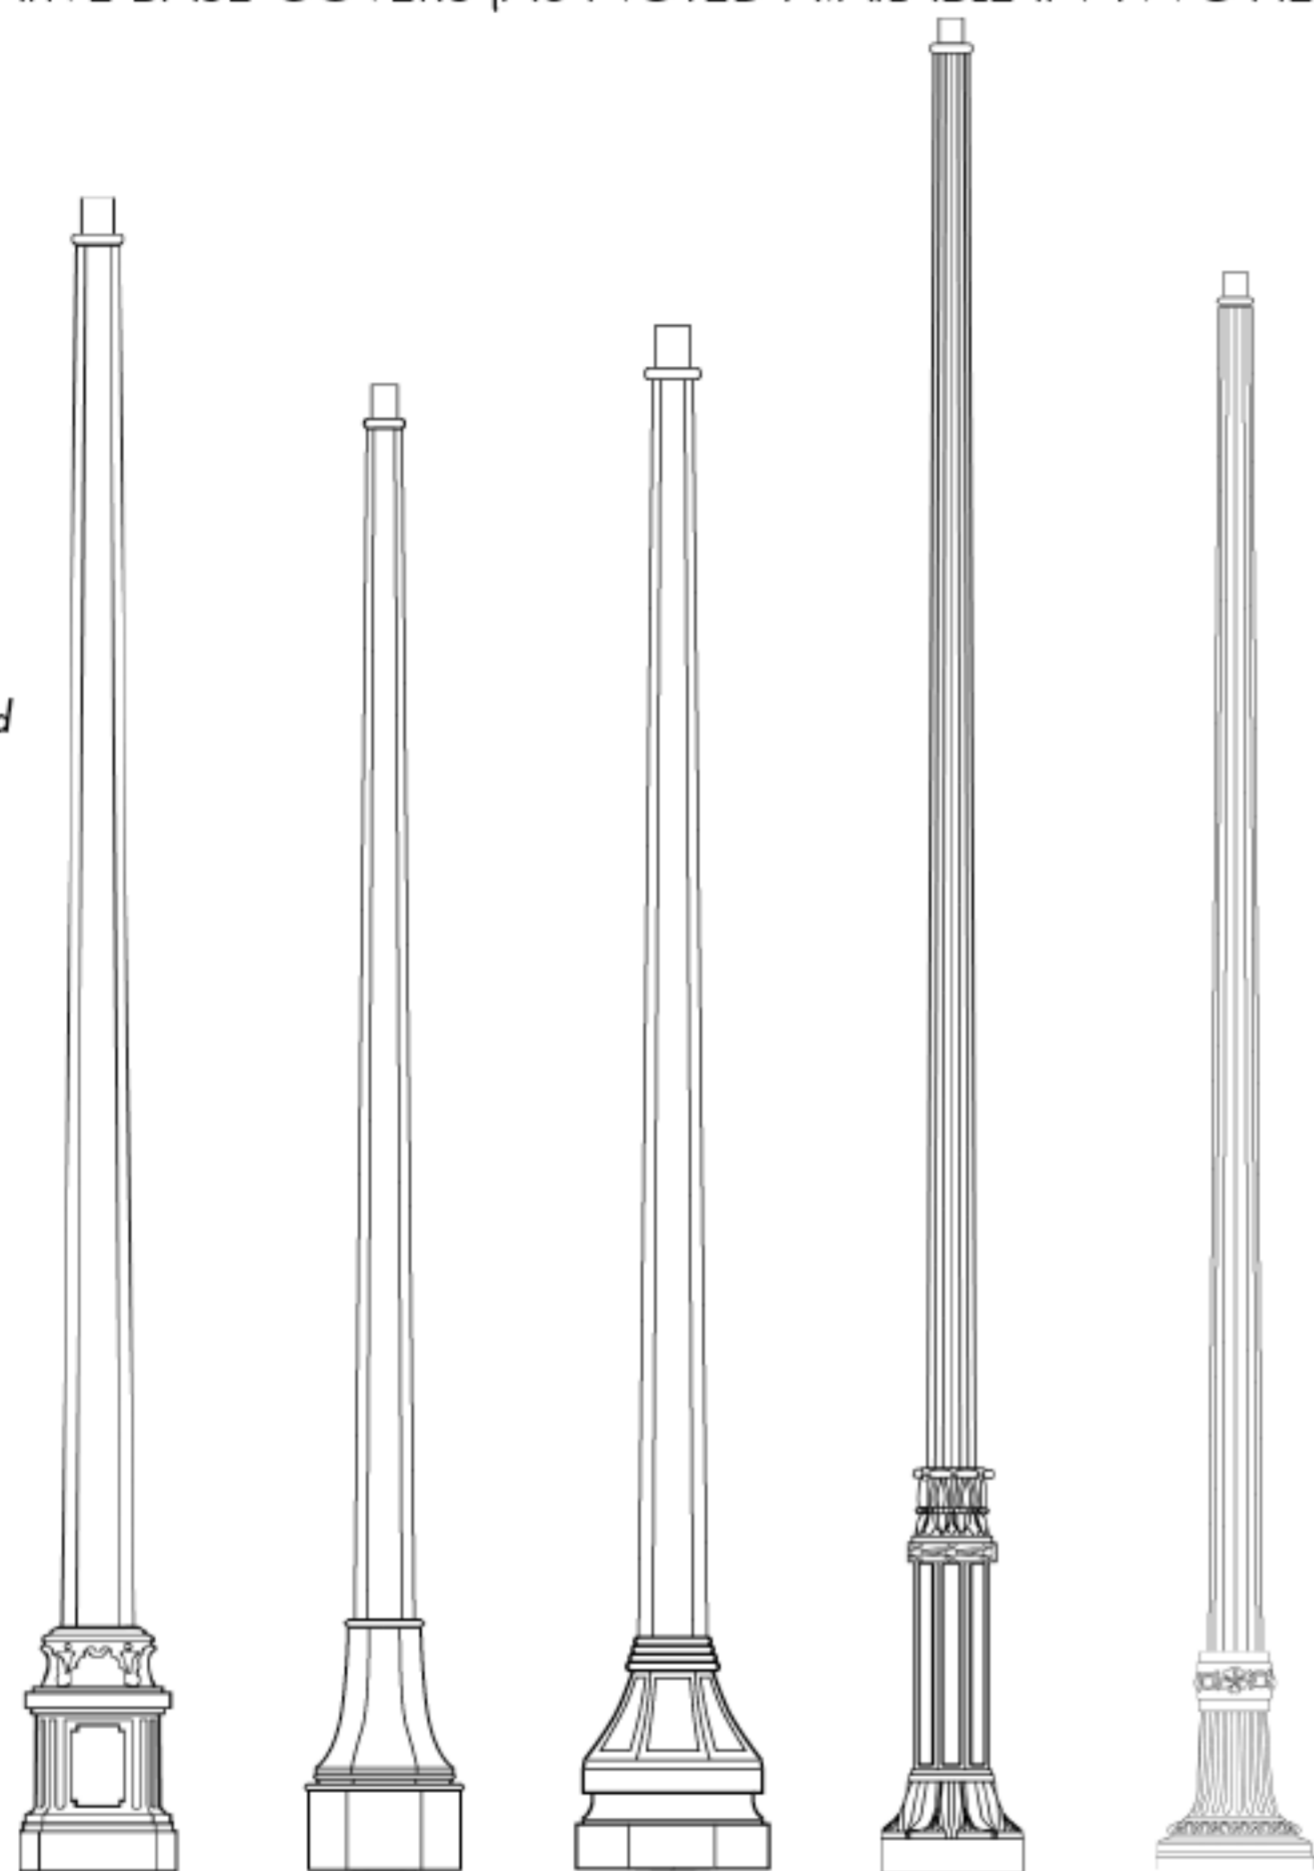

Decorative Base	D1M	D3M	D4M	D5M	D6M
1=One-Piece; 2=Two-Piece	1	1 or 2	1 or 2	1	1 or 2
Base Height	54"	24"	46"	36"	26"
Base Diameter	20"	18"	22.5"	20"	23"
Pole: XF45	6' to 20'	6' to 15'	6' to 20'	6' to 20'	6' to 20'
Pole: XF55	3' to 20'	6' to 10'	6' to 20'	6' to 17'	6' to 18'
Pole: XO45	6' to 18'	6' to 15'	N/A	6' to 18'	6' to 18'
Pole: ST34	10' to 30'	10' to 28'	10' to 30'	10' to 30'	10' to 30'
Pole: ST45	10' to 30'	10' to 20'	10' to 25'	10' to 25'	10' to 30'

LAMP POSTS: SELECTION GUIDE

D7M	D8M	D9M	D9M-SML*	D10M-OCT	D10M-RND	D12M	D13M
1	1	1 or 2	1	1	1	1	1 or 2
42.5"	34.5"	32"	20"	9"	9"	36"	20"
16"	20"	16.5"	16.5"	16"	16"	20"	16.5"
6' to 20'	6' to 19'	6' to 20'	6' to 15'	6' to 13'	6' to 11'	6' to 18'	6' to 14'
6' to 16'	6' to 15'	6' to 17'	6' to 15'	6' to 9'	N/A	6' to 14'	6' to 9'
6' to 18'	6' to 18'	6' to 18'	6' to 15'	6' to 13'	6' to 11'	6' to 18'	6' to 14'
10' to 30'	10' to 30'	10' to 30'	10' to 15'	10' to 26'	10' to 23'	10' to 30'	10' to 27'
10' to 28'	10' to 26'	10' to 30'	10' to 15'	10' to 19'	10' to 15'	10' to 25'	10' to 19'

Decorative Base	D15M	D16M	D17M	D18M	D19M*
1=One-Piece; 2=Two-Piece	1	1	1 or 2	1 or 2	1 or 2
Base Height	28"	28"	22"	51"	35"
Base Diameter	16.5"	18"	18"	20"	25"
Pole: XF45	6' to 20'	6' to 17'	6' to 11'	6' to 19'	6' to 20'
Pole: XF55	6' to 20'	6' to 13'	N/A	6' to 15'	6' to 20'
Pole: XO45	6' to 12'	6' to 17'	6' to 11'	N/A	6' to 18'
Pole: ST34	10' to 15'	10' to 30'	10' to 23'	10' to 30'	10' to 30'
Pole: ST45	10' to 24'	10' to 24'	10' to 15'	10' to 26'	10' to 30'

SELECTION GUIDE

Base Model	D9L	D12L	D21L	D42L	D84L
Base Height	48"	44"	54"	42"	60"
Base Diameter	24"	26"	28"	20"	22"
Pole: ST50 (Direct Embed)	10' to 30'	10' to 30'	10' to 30'	20' to 30'	10' to 30'
Pole: ST50 (Anchor Base)	10' to 35'	10' to 35'	10' to 35'	20' to 35'	10' to 35'