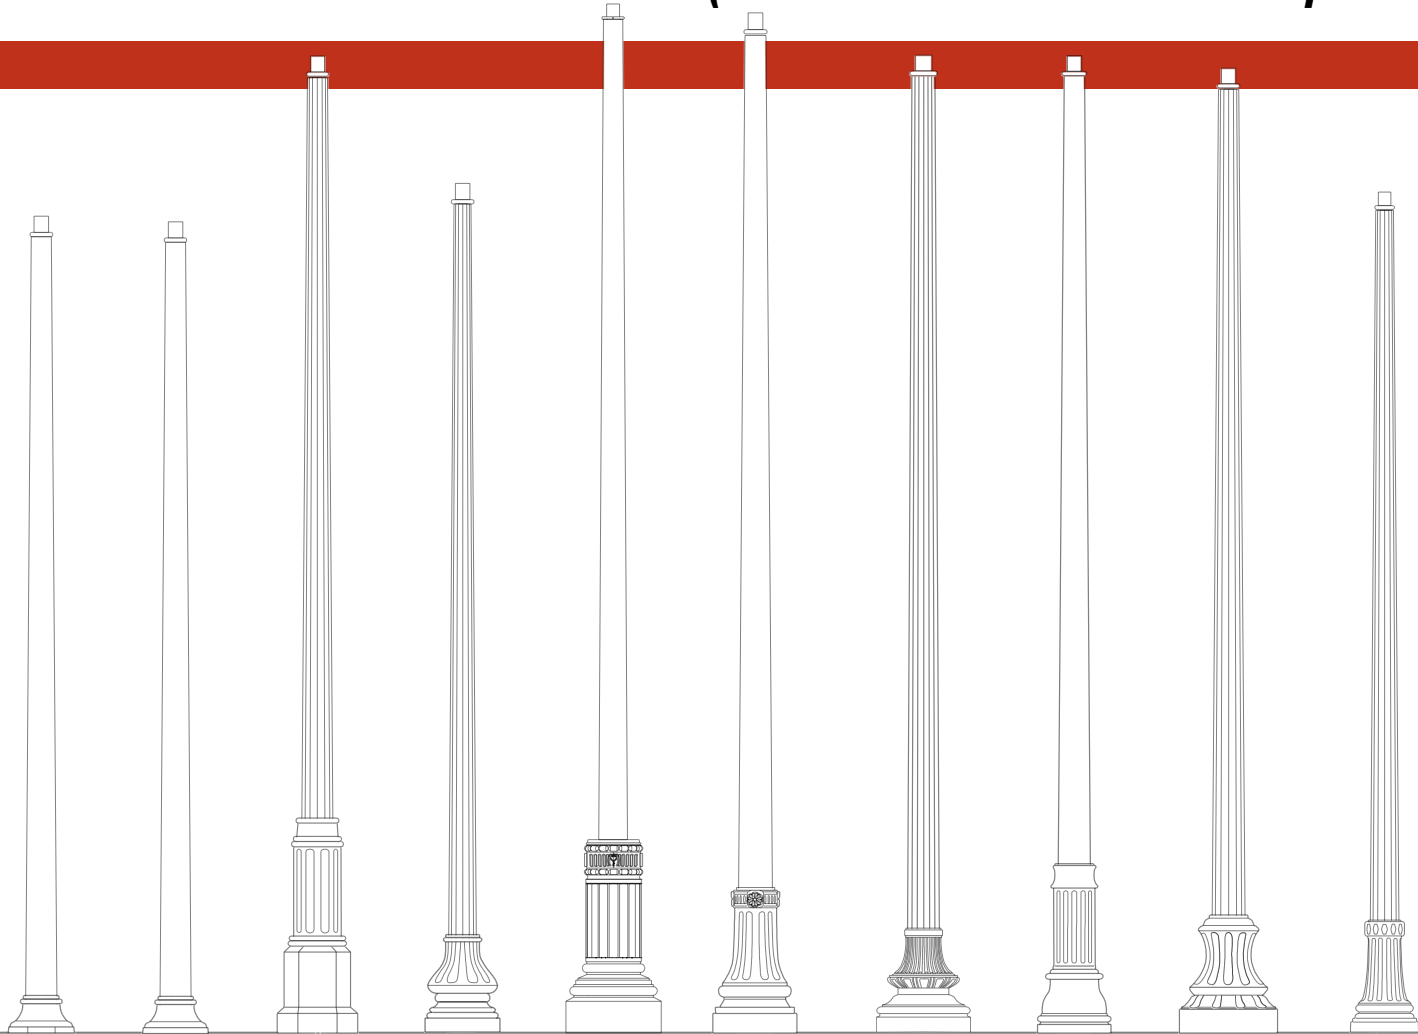

Whatley Decorative Offering: Streetscape P1

Single-Piece Decorative Base Covers (as noted available in two-piece)

Decorative Base	D10M-OCT	D10M-RND	D1M	D3M	D4M	D5M	D6M	D7M	D8M	D9M
1=One-Piece; 2=Two-Piece	1	1	1	1 or 2	1 or 2	1	1 or 2	1	1	1 or 2
Base Height	9"	9"	54"	24"	46"	36"	26"	42.5"	34.5"	32"
Base Diameter	16"	16"	20"	18"	22.5"	20"	23"	16"	20"	16.5"
Pole: ST34	10' to 26'	10' to 30'	10' to 30'	10' to 28'	10' to 25'	10' to 30'	10' to 30'	10' to 30'	10' to 30'	10' to 30'
Pole: ST45	10' to 19'	10' to 25'	10' to 26'	10' to 20'	10' to 25'	10' to 25'	10' to 30'	10' to 28'	10' to 26'	10' to 30'
Pole: XF45	6' to 13'	10' to 18'	6' to 20'	6' to 15'	6' to 20'	10' to 20'	6' to 20'	6' to 20'	6' to 19'	6' to 20'
Pole: XF55	6' to 9'	10' to 18'	6' to 20'	6' to 10'	6' to 20'	6' to 17'	6' to 18'	6' to 16'	6' to 15'	6' to 17'
Pole: XO45	6' to 13'	10' to 16'	6' to 20'	6' to 15'	n/a	6' to 20'	6' to 20'	6' to 20'	6' to 19'	6' to 20'

Whatley Decorative Offering: Streetscape P2

Single-Piece Decorative Base Covers (as noted available in two-piece)

Decorative Base	D9M-SML	D12M	D13M	D15M	D16M	D17M	D18M	D21M	D22M	D41M	D89M
1=One-Piece; 2=Two-Piece	1	1	1 or 2	1	1	1 or 2	1 or 2	1	1	1 or 2	1 or 2
Base Height	20"	36"	20"	28"	28"	22"	51"	49"	46"	44"	35"
Base Diameter	16.5"	20"	16.5"	16.5"	18"	18"	20"	22"	22"	24"	20"
Pole: ST34	10' to 15'	10' to 30'	10' to 29'	10' to 15'	10' to 30'	10' to 23'	10' to 20'	10' to 30'	10' to 30'	10' to 26'	10' to 30'
Pole: ST45	10' to 15'	10' to 25'	10' to 21'	10' to 24'	10' to 24'	10' to 15'	10' to 20'	10' to 27'	10' to 26'	10' to 26'	10' to 29'
Pole: XF45	6' to 15'	6' to 18'	6' to 15'	6' to 20'	6' to 17'	6' to 11'	6' to 19'	6' to 20'	6' to 19'	6' to 19'	6' to 17'
Pole: XF55	6' to 15'	6' to 9'	6' to 11'	6' to 20'	6' to 13'	n/a	6' to 15'	6' to 15'	6' to 15'	6' to 19'	6' to 15'
Pole: XO45	6' to 15'	6' to 18'	6' to 15'	6' to 12'	6' to 17'	6' to 11'	n/a	6' to 20'	6' to 19'	n/a	n/a